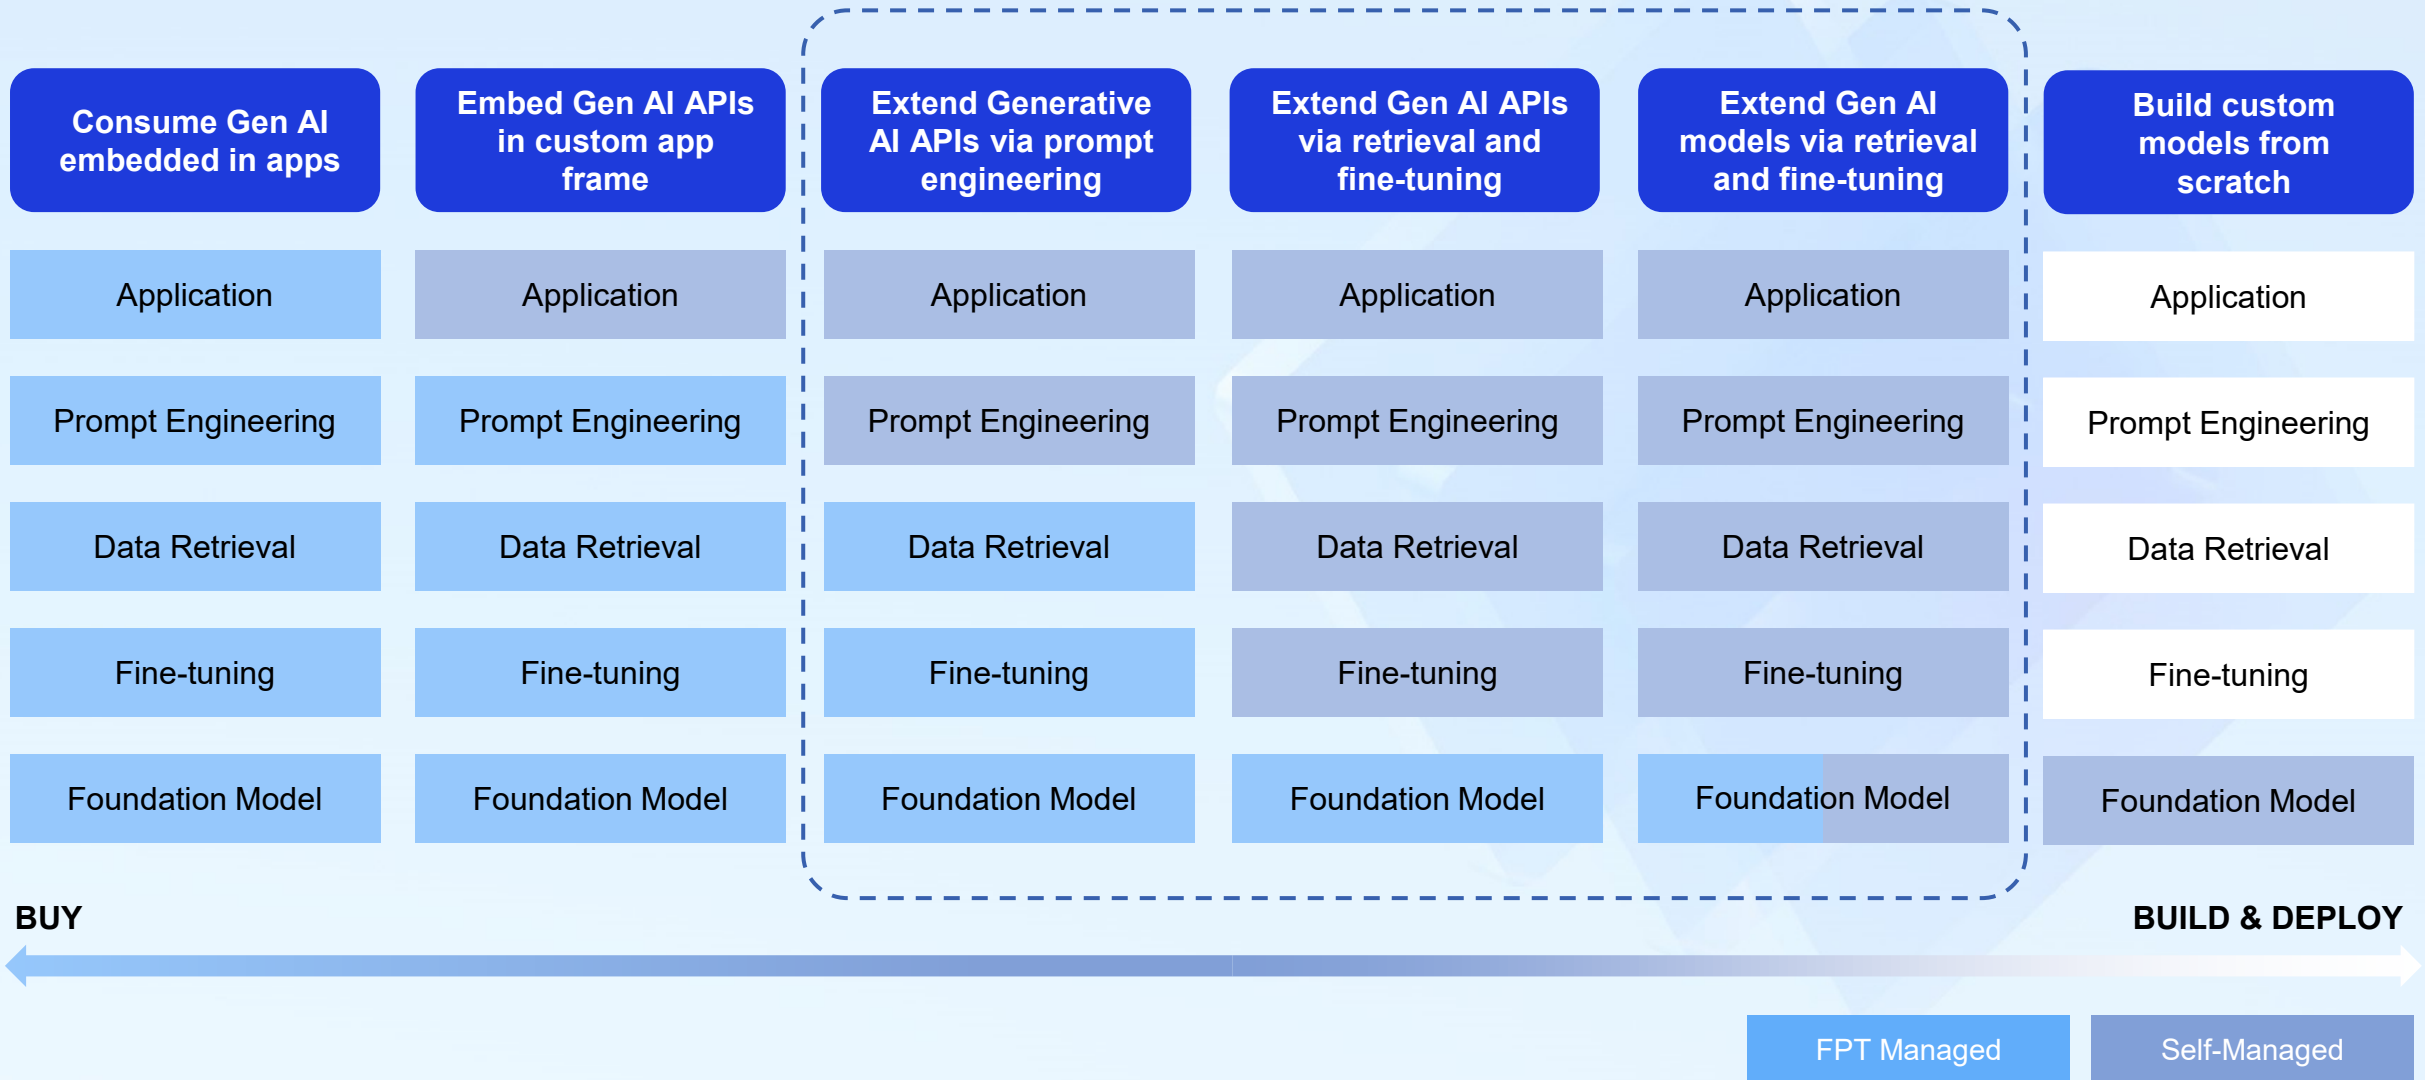

Approaches for Generative AI Adoptions